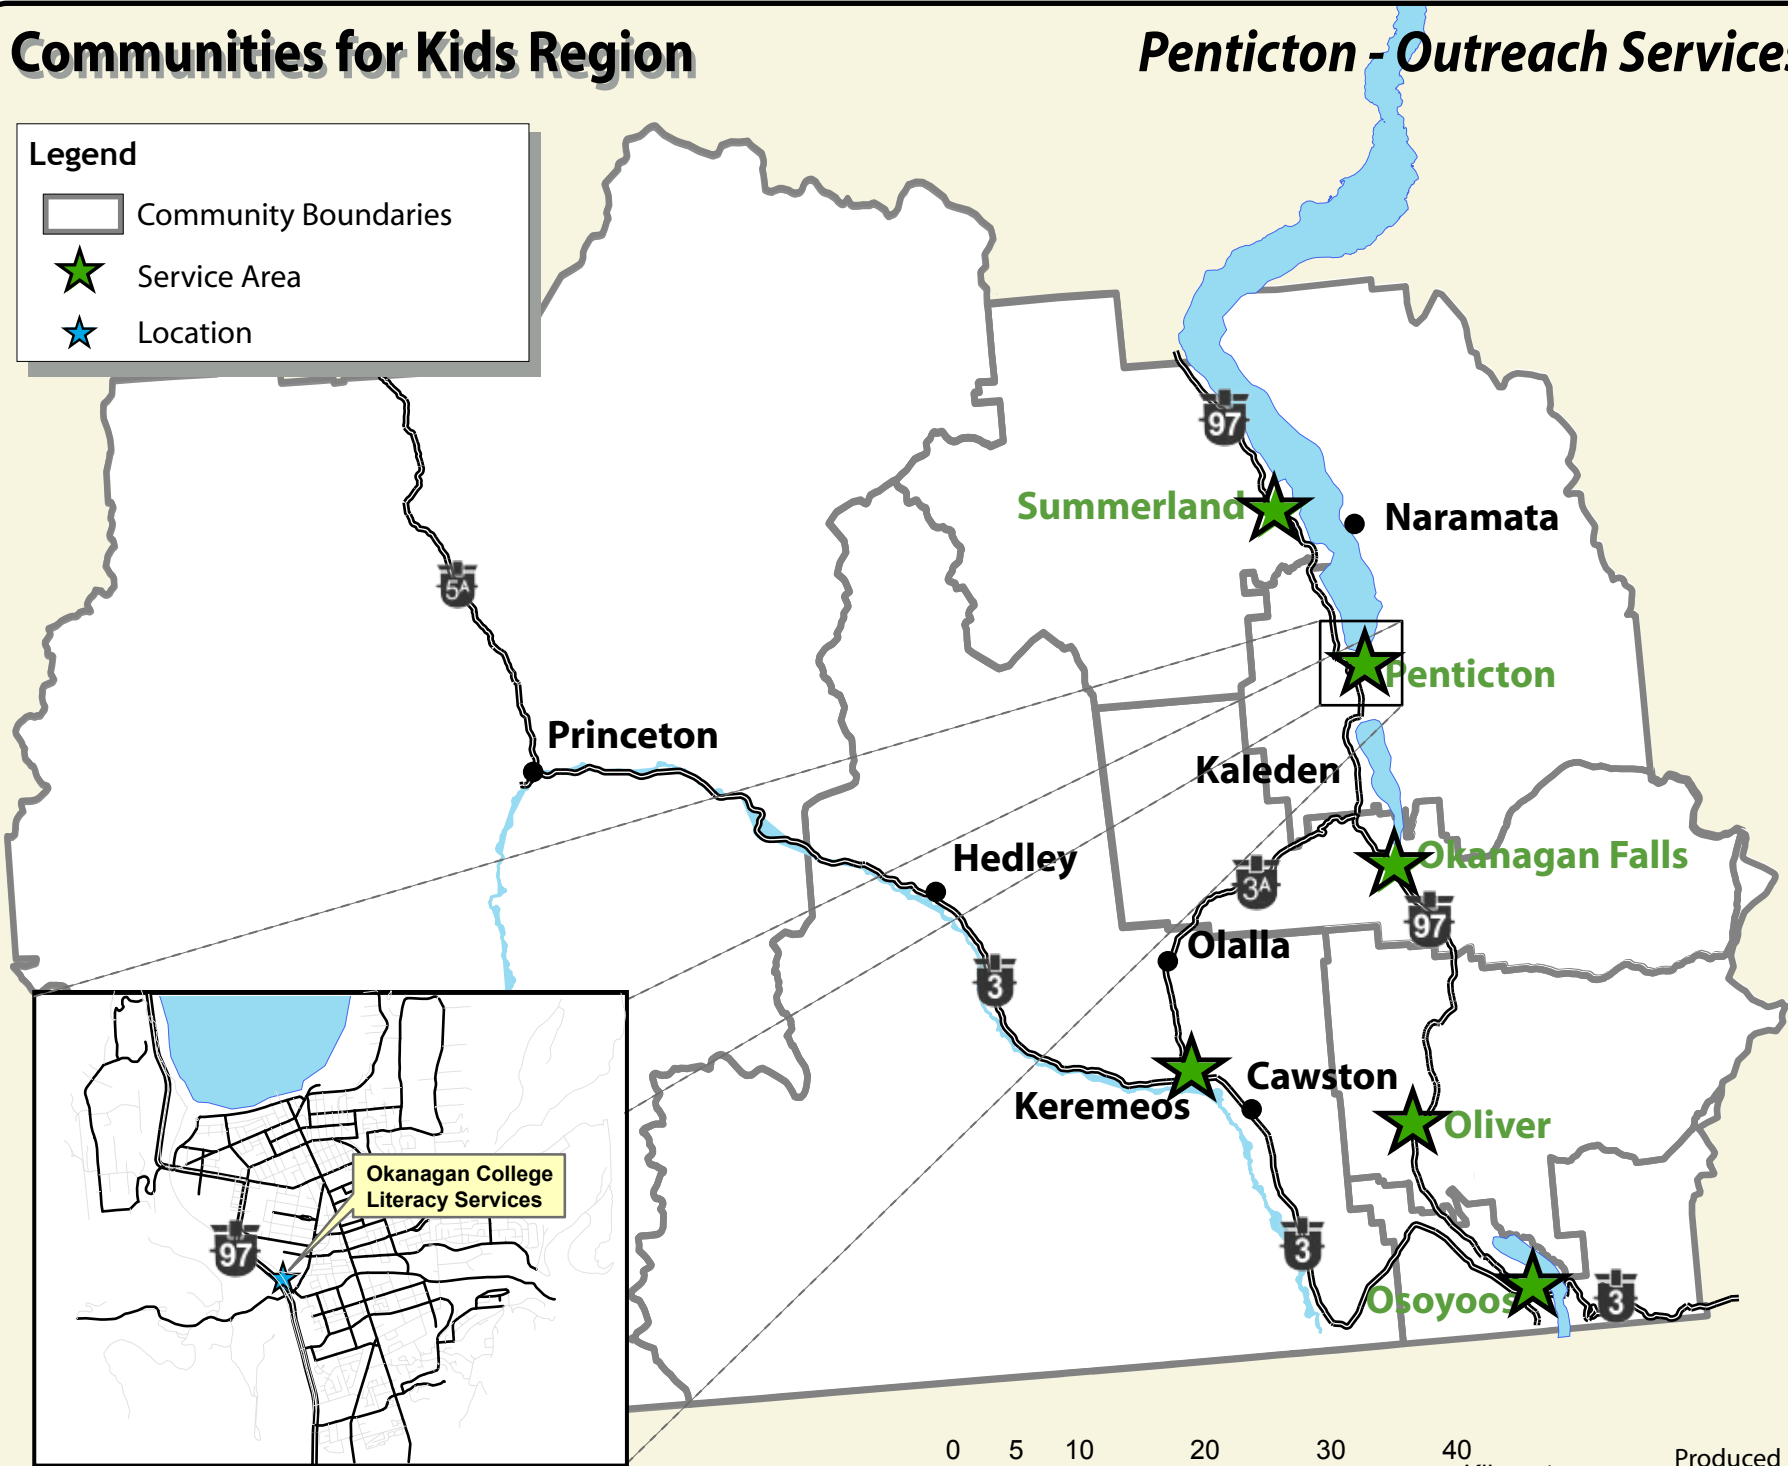

Communities for Kids Region

Penticton - Outreach Services (Map6)

Legend

-  Community Boundaries
-  Service Area
-  Location

0 5 10 20 30 40
Kilometers

Produced by Interior Health
Authority March 30, 2007.