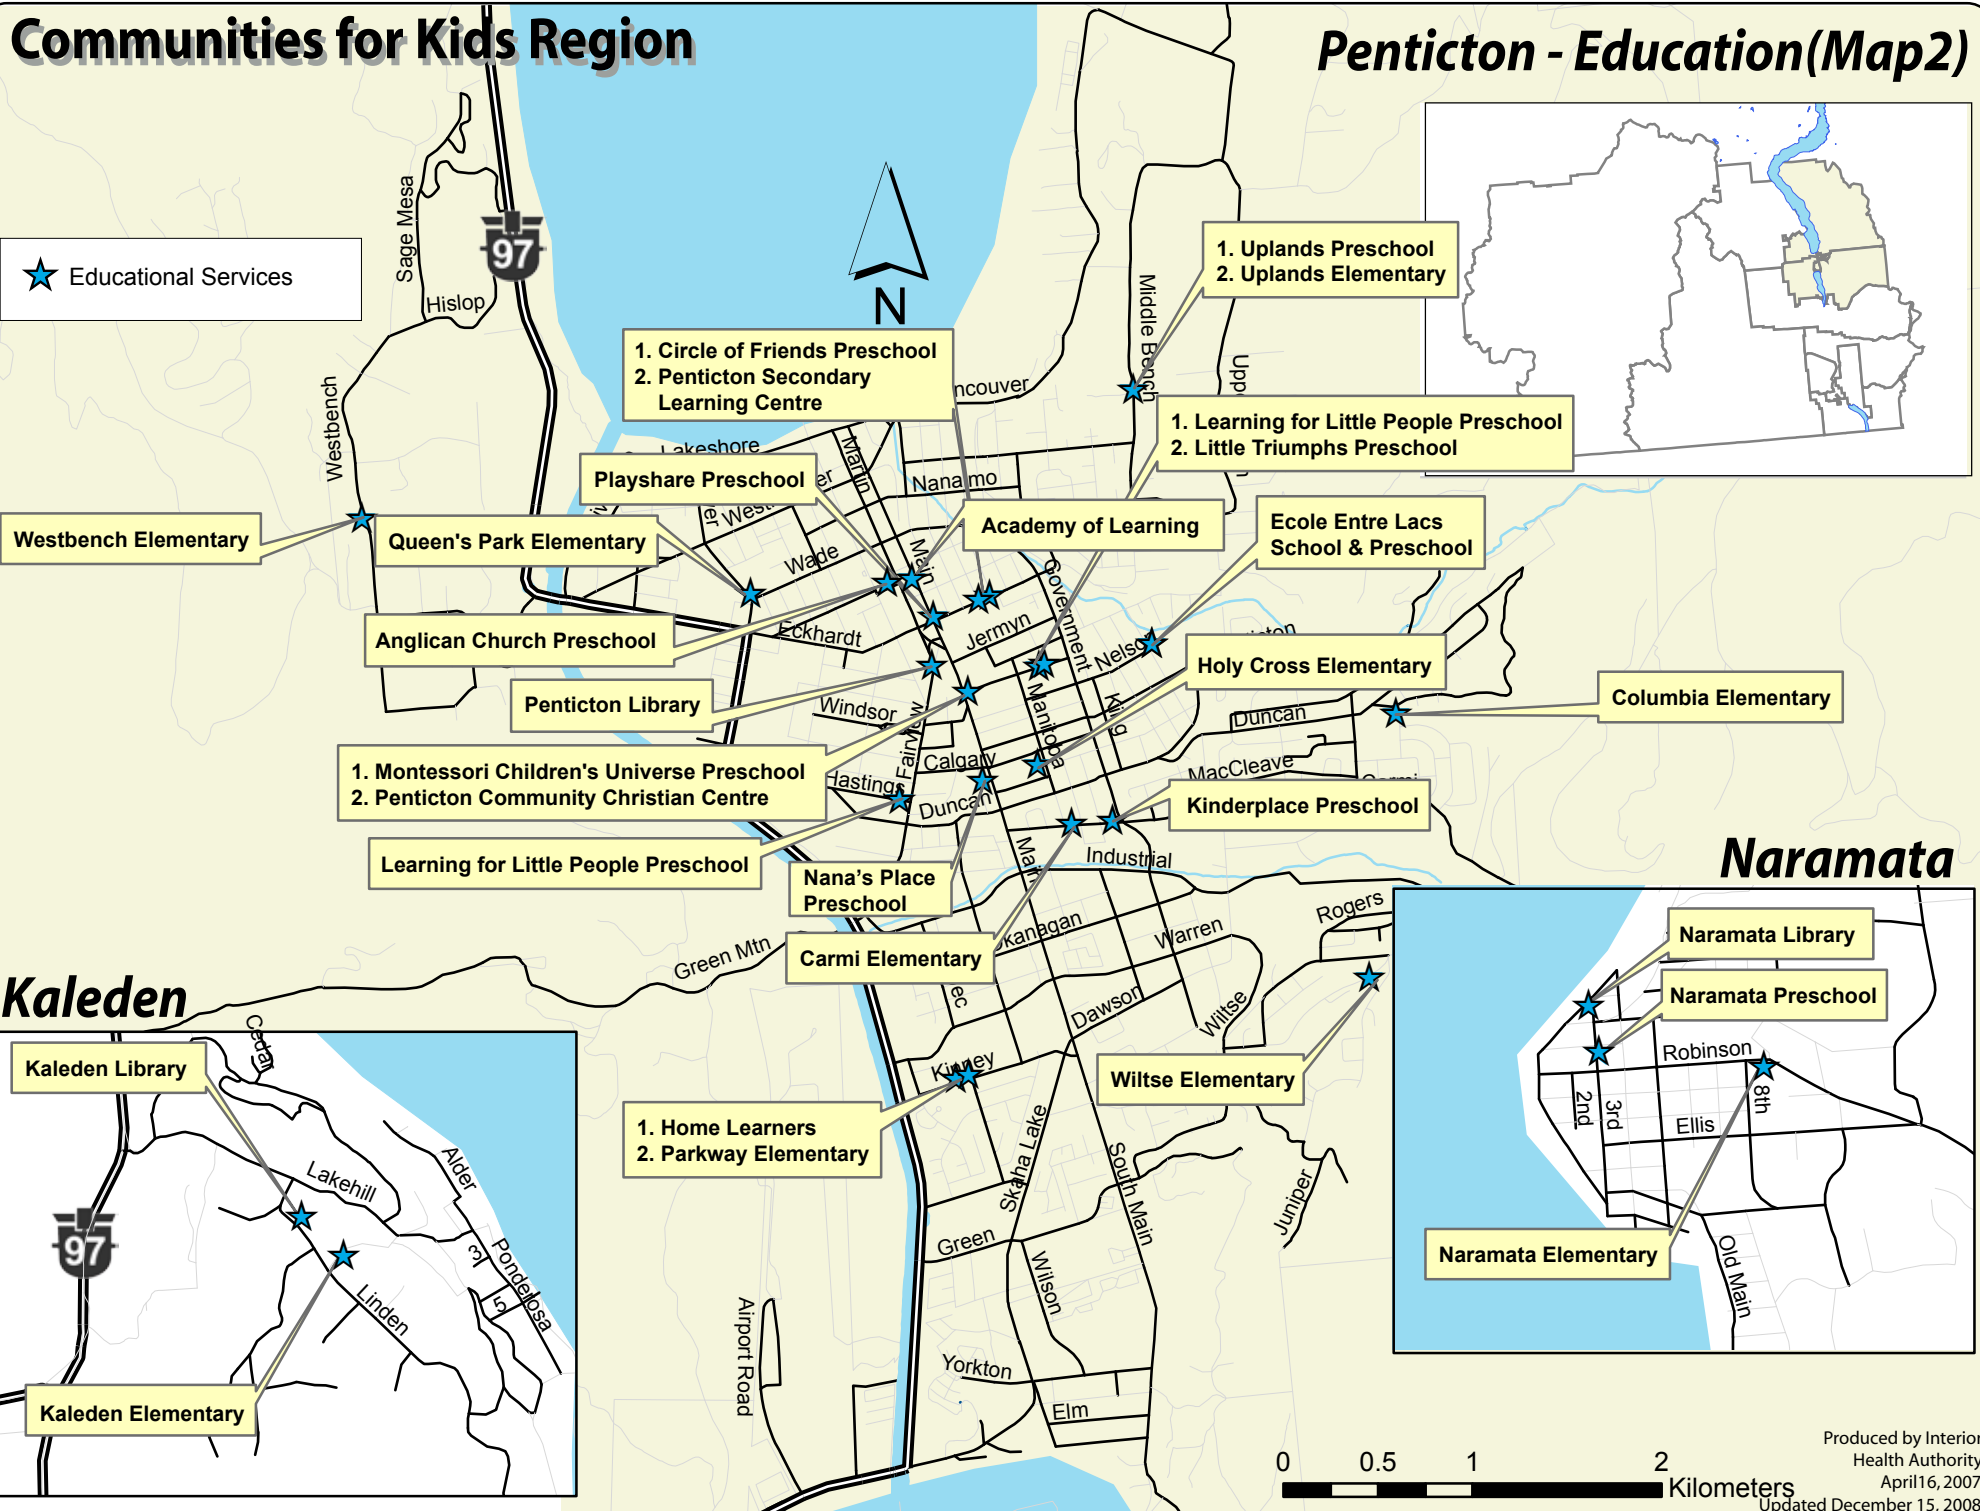

Communities for Kids Region

Penticton - Education (Map 2)

★ Educational Services

1. Circle of Friends Preschool
2. Penticton Secondary Learning Centre

1. Uplands Preschool
2. Uplands Elementary

1. Learning for Little People Preschool
2. Little Triumphs Preschool

Westbench Elementary

Queen's Park Elementary

Playshare Preschool

Academy of Learning

Ecole Entre Lacs School & Preschool

Anglican Church Preschool

Penticton Library

Holy Cross Elementary

Columbia Elementary

1. Montessori Children's Universe Preschool
2. Penticton Community Christian Centre

Kinderplace Preschool

Learning for Little People Preschool

Nana's Place Preschool

Carmi Elementary

1. Home Learners
2. Parkway Elementary