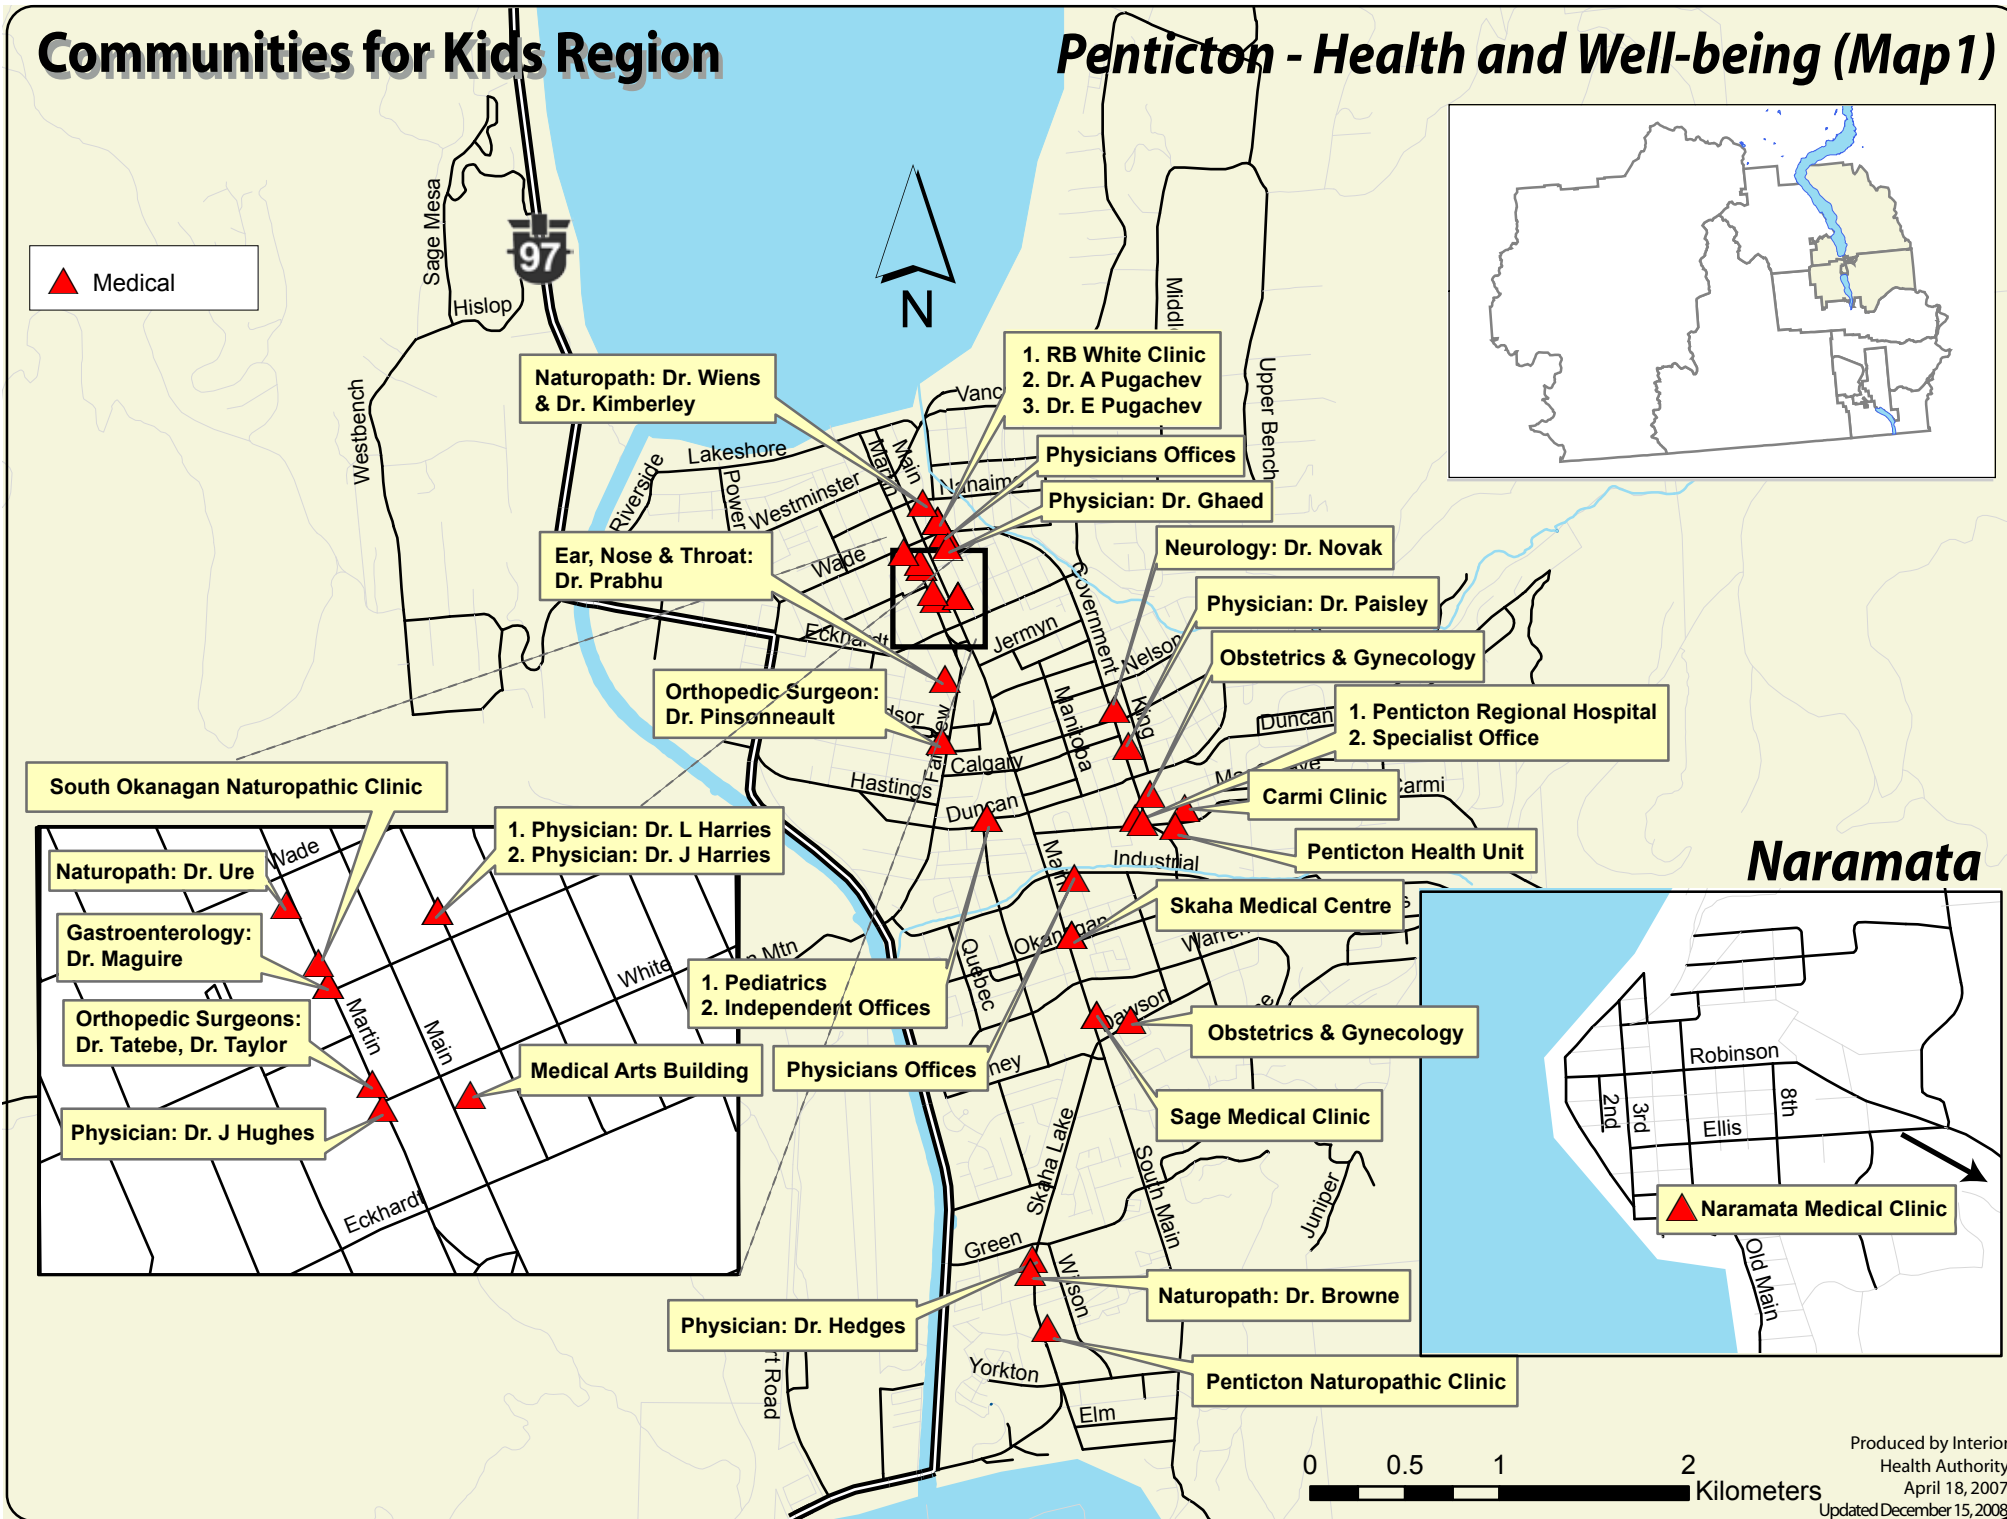

Communities for Kids Region

Penticton - Health and Well-being (Map 1)

▲ Medical

0 0.5 1 2 Kilometers

Produced by Interior Health Authority
April 18, 2007
Updated December 15, 2008