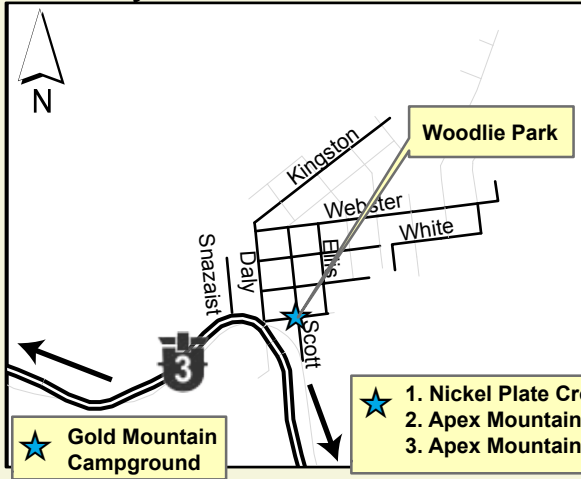

Communities for Kids Region

Keremeos - Sports and Leisure

Hedley

- ★ 1. Nickel Plate Cross-Country Skiing
- ★ 2. Apex Mountain Resort
- ★ 3. Apex Mountain Guest Ranch

Eagle Campground and RV Park

- ★ 1. Stemwinder Provincial Park
- ★ 2. Ashnola Park and Campground
- ★ 3. Cathedral Provincial Park
- ★ 4. Red Bridge
- ★ 5. Cathedral Rim Trail Rides

Vanderlinde Green Space

Similkameen Elementary Secondary School Green Space

Grist Mill and Heritage Gardens

Upper Bench

Similkameen Recreation Centre

Rodeo Grounds

Riverside

Memorial Park