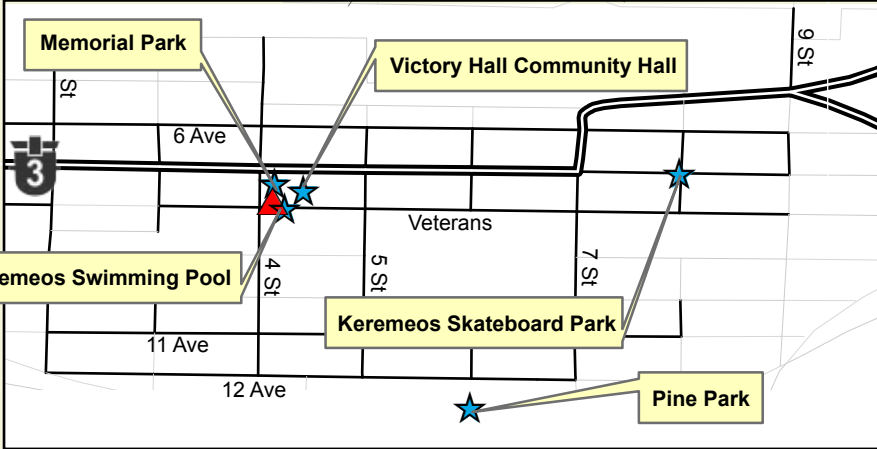

Vanderlinde Green Space

Similkameen Elementary Secondary School Green Space

Grist Mill and Heritage Gardens

Upper Bench

Similkameen Recreation Centre

Rodeo Grounds

Riverside

Memorial Park